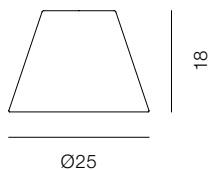

DIFFUSORI / DIFFUSERS

40172/BI ☐ bianco / white

40172/GI ☐ giallo / yellow

40172/AR ☐ arancio / orange

40172/BL ☐ blu / blue