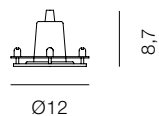

CORPO LAMPADA / LAMP BODY

23W E27LED

40171/BI ☐ bianco / white