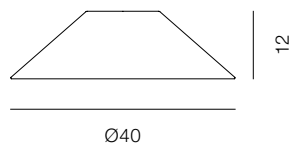

40173/BI ☐ bianco / white

40173/GI ☐ giallo / yellow

40173/AR ☐ arancio / orange

40173/BL ☐ blu / blue