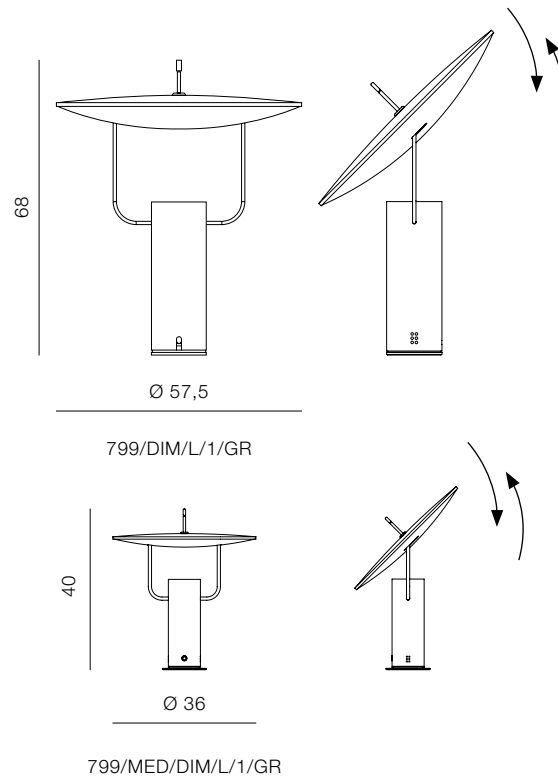

TX1 luxury edition

Lampada da tavolo a luce riflessa. Riflettore orientabile fissato al corpo cilindrico tramite supporti in ottone satinato. Struttura in alluminio verniciato nel colore grigio perlato opaco. Diffusore interno in metacrilato satinato. Con LED bianco e interruttore sul cavo. Disponibile in due dimensioni. Alimentatore elettronico e LED integrati nel corpo lampada.

Table lamp providing reflected light. Adjustable reflector fixed to the cylindrical body by means of satin brass supports. Matt pearl grey painted aluminium structure. Version with white LED and switch on the cable. Available in two sizes. Electronic driver and LED integrated in the lamp body.

TX1
27,5W LED 3000lm 3000K

799/DIM/L/1/GR ● grigio / grey

TX1 med
9W LED 1120lm 3000K

799/MED/DIM/L/1/GR ● grigio / grey

MARTINELLI LUCE si riserva il diritto di apportare ai propri modelli in ogni momento senza nessun preavviso, qualsiasi modifica ritenesse opportuna.
MARTINELLI LUCE reserves the right to introduce any changes to its own models, without prior notice.